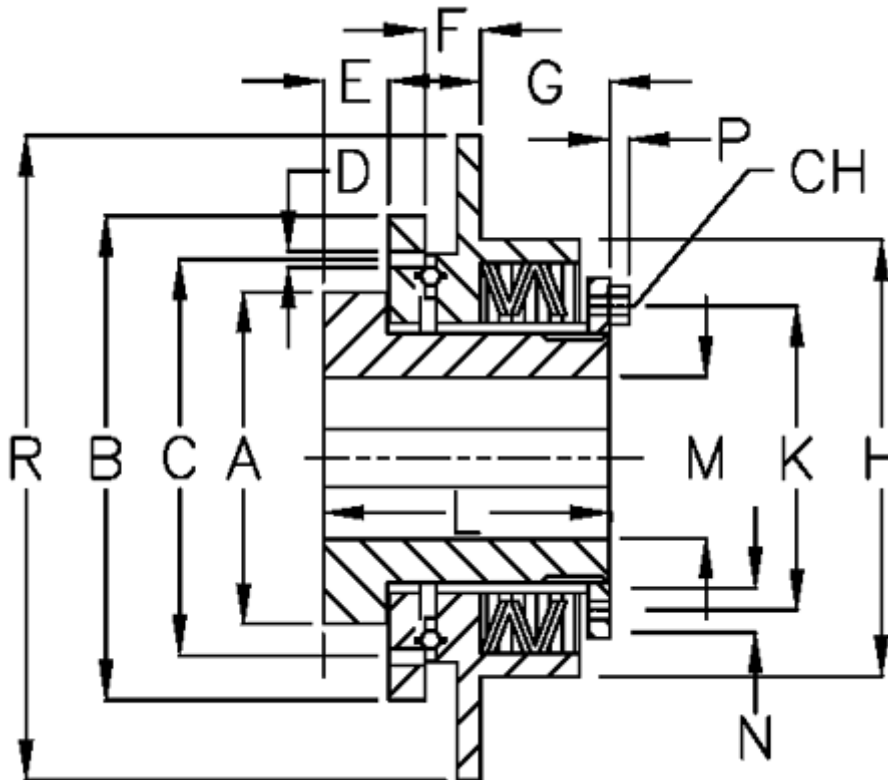

Data Sheet

Article number: 46962512

Description: Synchron mini E 25 M

Measures

A	= 46	F	= 7.0	P	= 4.0
B	= 70	G	= 23.0	R	= 100
C	= 59	H	= 74		
CH	= 8	K	= 54		
D	= 6xM5	L	= 57		
Disc spring mounting	= 3x1M	M max	= 25		
Disc spring version	= M - medium	M min	= 10		
E	= 17.0	N	= $\varnothing 4$		